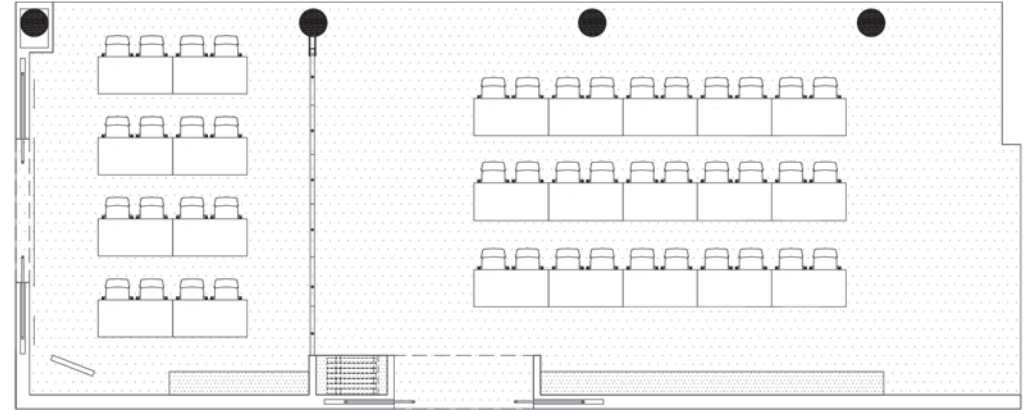

### BOARDROOM STYLE

**THEATRE ROOM**  
16 people

**CONFERENCE ROOM**  
28 people

Level 3, 550 Bourke Street, Melbourne 3000  
(P) 03-9918-9000 (F) 03-9918-9001 (W) www.deakinprime.com

### CLASSROOM STYLE

**THEATRE ROOM**  
16 people

**CONFERENCE ROOM**  
30 people

Level 3, 550 Bourke Street, Melbourne 3000  
(P) 03-9918-9000 (F) 03-9918-9001 (W) www.deakinprime.com

### HOLLOW SQUARE STYLE

**THEATRE ROOM**  
20 people

**CONFERENCE ROOM**  
32 people

Level 3, 550 Bourke Street, Melbourne 3000  
(P) 03-9918-9000 (F) 03-9918-9001 (W) www.deakinprime.com