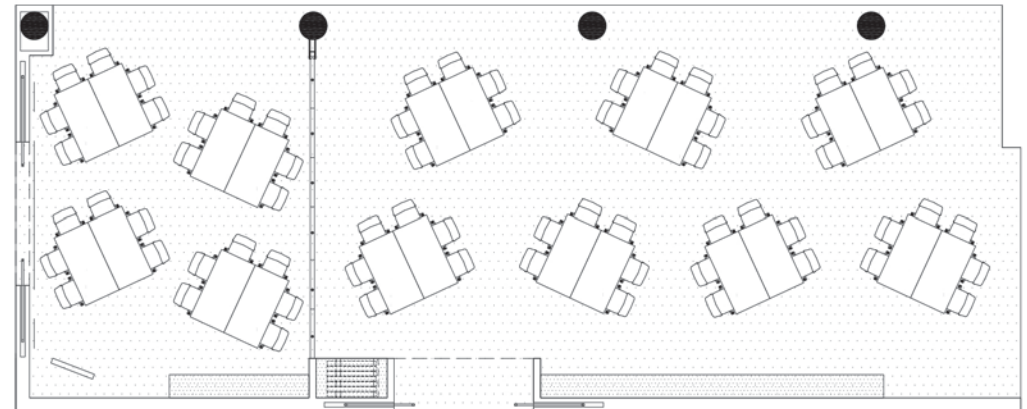

TEAM STYLE

THEATRE ROOM
24 people

CONFERENCE ROOM
42 people

Level 3, 550 Bourke Street, Melbourne 3000
(P) 03-9918-9000 (F) 03-9918-9001 (W) www.deakinprime.com