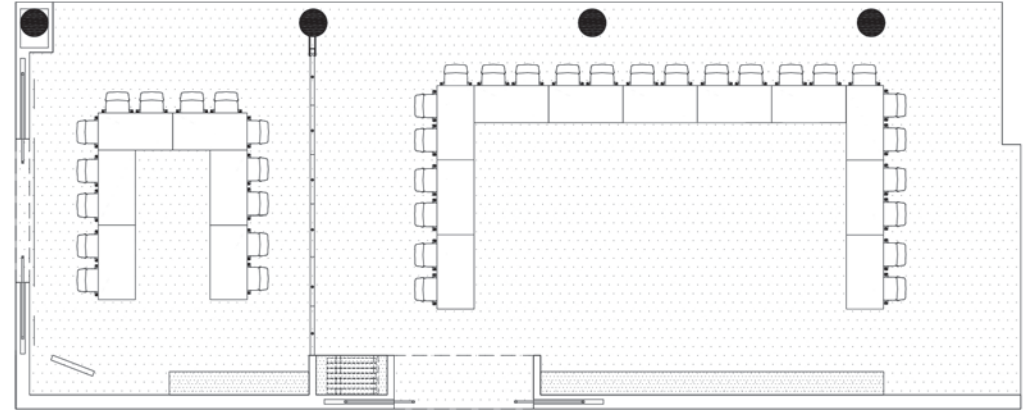

### THEATRE STYLE

**THEATRE ROOM**  
30 people

**CONFERENCE ROOM**  
84 people

Level 3, 550 Bourke Street, Melbourne 3000  
(P) 03-9918-9000 (F) 03-9918-9001 (W) www.deakinprime.com

### U-SHAPE STYLE

**THEATRE ROOM**  
14 people

**CONFERENCE ROOM**  
24 people

Level 3, 550 Bourke Street, Melbourne 3000  
(P) 03-9918-9000 (F) 03-9918-9001 (W) www.deakinprime.com