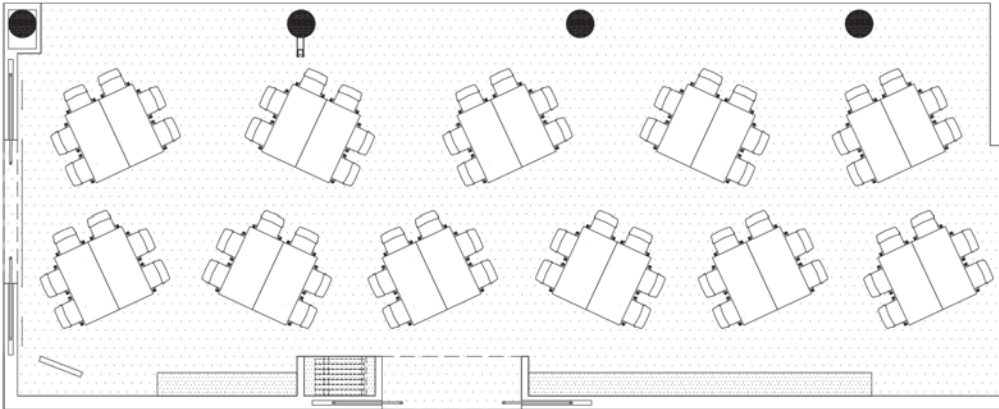

CLUSTER STYLE

FUNCTION ROOM
66 people

Level 3, 550 Bourke Street, Melbourne 3000
(P) 03-9918-9000 (F) 03-9918-9001 (W) www.deakinprime.com