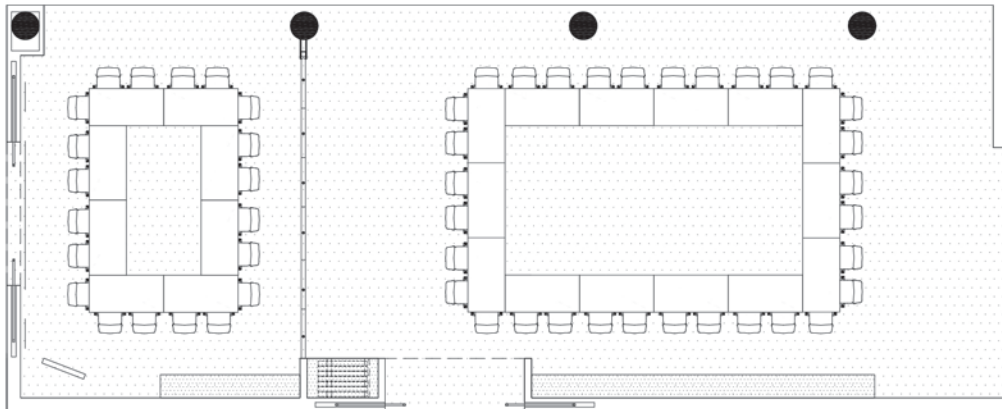

### CLASSROOM STYLE

**THEATRE ROOM**  
16 people

**CONFERENCE ROOM**  
30 people

Level 3, 550 Bourke Street, Melbourne 3000  
(P) 03-9918-9000 (F) 03-9918-9001 (W) www.deakinprime.com

### HOLLOW SQUARE STYLE

**THEATRE ROOM**  
20 people

**CONFERENCE ROOM**  
32 people

Level 3, 550 Bourke Street, Melbourne 3000  
(P) 03-9918-9000 (F) 03-9918-9001 (W) www.deakinprime.com