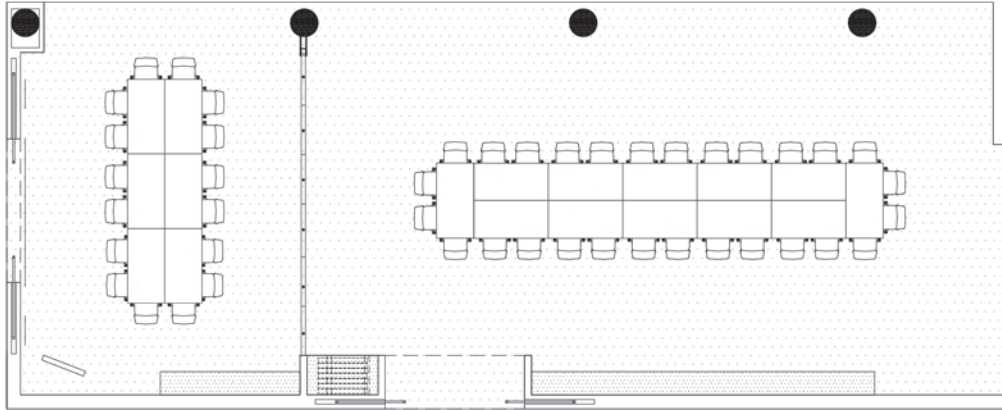

### BOARDROOM STYLE

**THEATRE ROOM**  
16 people

**CONFERENCE ROOM**  
28 people

Level 3, 550 Bourke Street, Melbourne 3000  
(P) 03-9918-9000 (F) 03-9918-9001 (W) www.deakinprime.com

### HOLLOW SQUARE STYLE

**THEATRE ROOM**  
20 people

**CONFERENCE ROOM**  
32 people

Level 3, 550 Bourke Street, Melbourne 3000  
(P) 03-9918-9000 (F) 03-9918-9001 (W) www.deakinprime.com