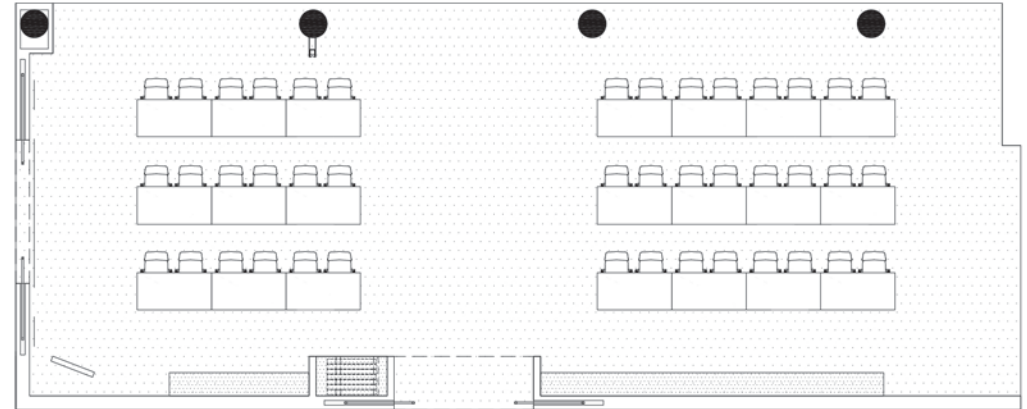

CLASSROOM STYLE

FUNCTION ROOM
42 people

Level 3, 550 Bourke Street, Melbourne 3000
(P) 03-9918-9000 (F) 03-9918-9001 (W) www.deakinprime.com