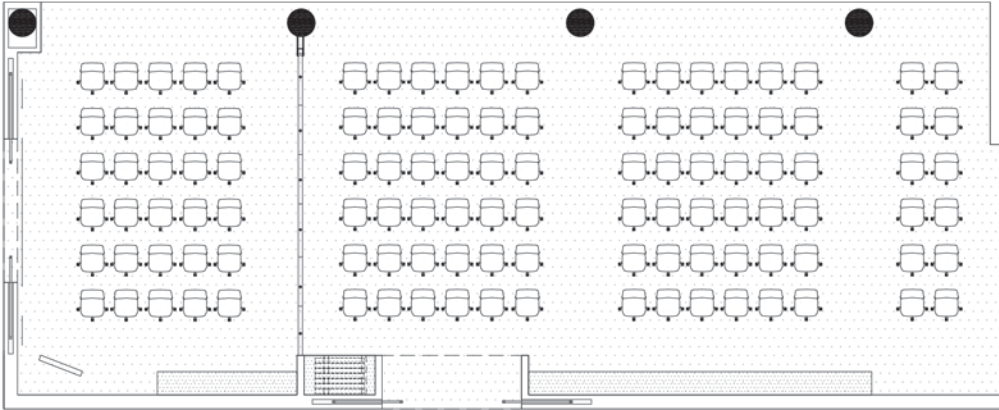

### HOLLOW SQUARE STYLE

**THEATRE ROOM**  
20 people

**CONFERENCE ROOM**  
32 people

Level 3, 550 Bourke Street, Melbourne 3000  
(P) 03-9918-9000 (F) 03-9918-9001 (W) www.deakinprime.com

### TEAM STYLE

**THEATRE ROOM**  
24 people

**CONFERENCE ROOM**  
42 people

Level 3, 550 Bourke Street, Melbourne 3000  
(P) 03-9918-9000 (F) 03-9918-9001 (W) www.deakinprime.com

### THEATRE STYLE

**THEATRE ROOM**  
30 people

**CONFERENCE ROOM**  
84 people

Level 3, 550 Bourke Street, Melbourne 3000  
(P) 03-9918-9000 (F) 03-9918-9001 (W) www.deakinprime.com